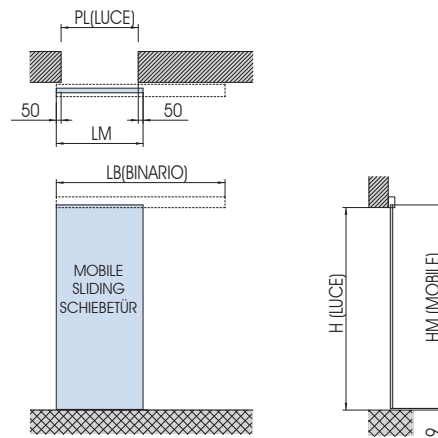

V-5300

$$HM = H (\text{luce}) + 16$$

V-5300 set 1

V-5303

Montaggio a muro
Wall installation
Wandmontage

$$HM = H (\text{luce}) + 16$$

$$HF = H (\text{luce}) + 6$$

V-5300 set 2