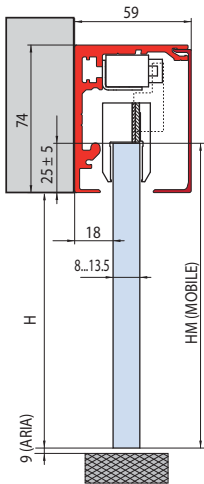

V-5300

$$HM = H (\text{luce}) + 16$$

V-5300 set 1

V-5303

Montaggio a muro
Wall installation
Wandmontage

$$HM = H (\text{luce}) + 16$$

$$HF = H (\text{luce}) + 6$$

V-5300 set 2